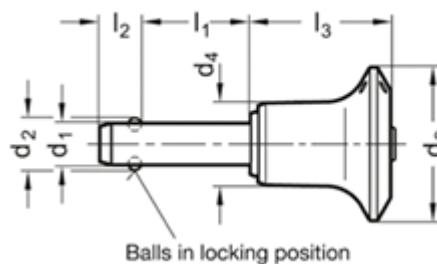

Article number: 2011391280

Description:

GN 113.9-12-80

Measures

Bore for key ring
(ball chain)

Application example

d1	= 12
d2	= 14.5
d3	= 31
d4	= 16.4
l1	= 80
l2	= 10.6
l3	= 32.7
Resilience (N)	= 87

Weight in (g) = 135